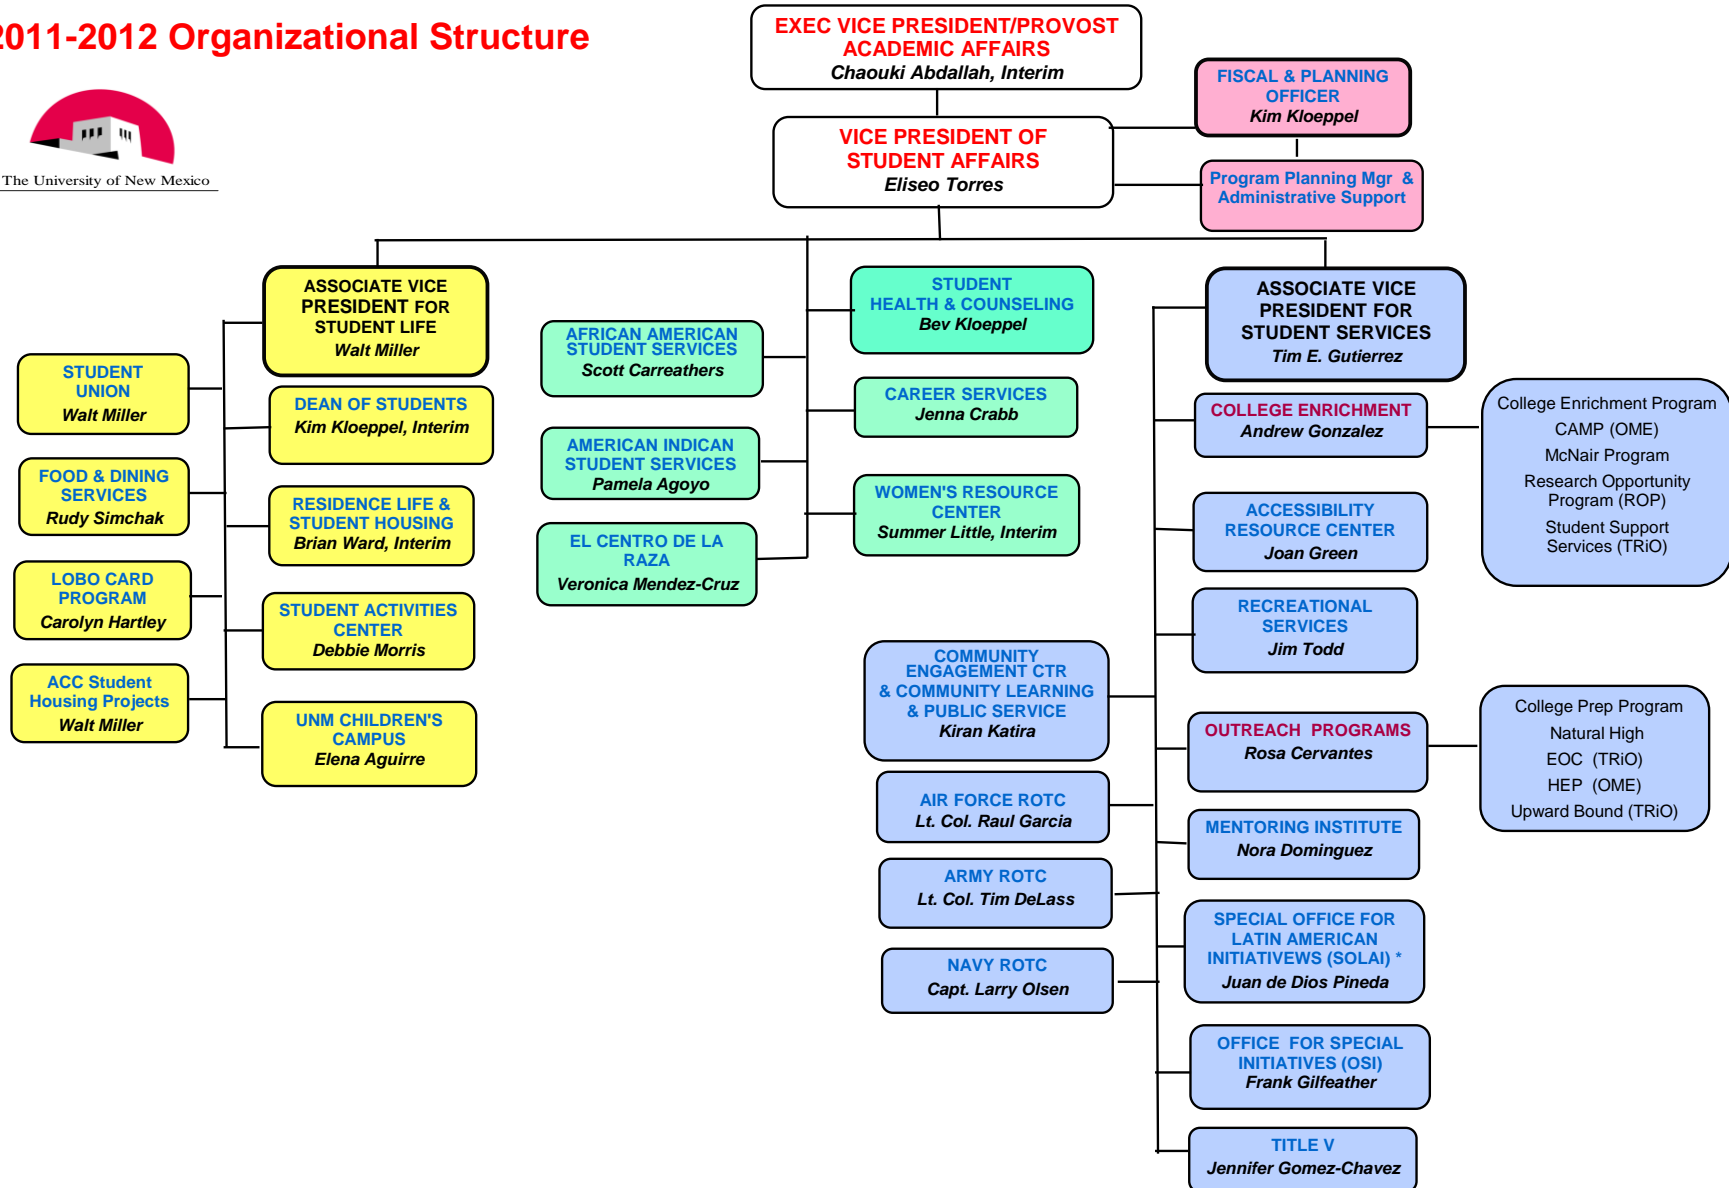

Vice President, Student Affairs

2011-2012 Organizational Structure

*Special Office for Latin American Initiatives (SOLAI) is jointly coordinated by the AVP for Student Services and the VP for Student Affairs.

	Student Affairs Admin.
	Student Affairs Depts.
	Student Services
	Student Life